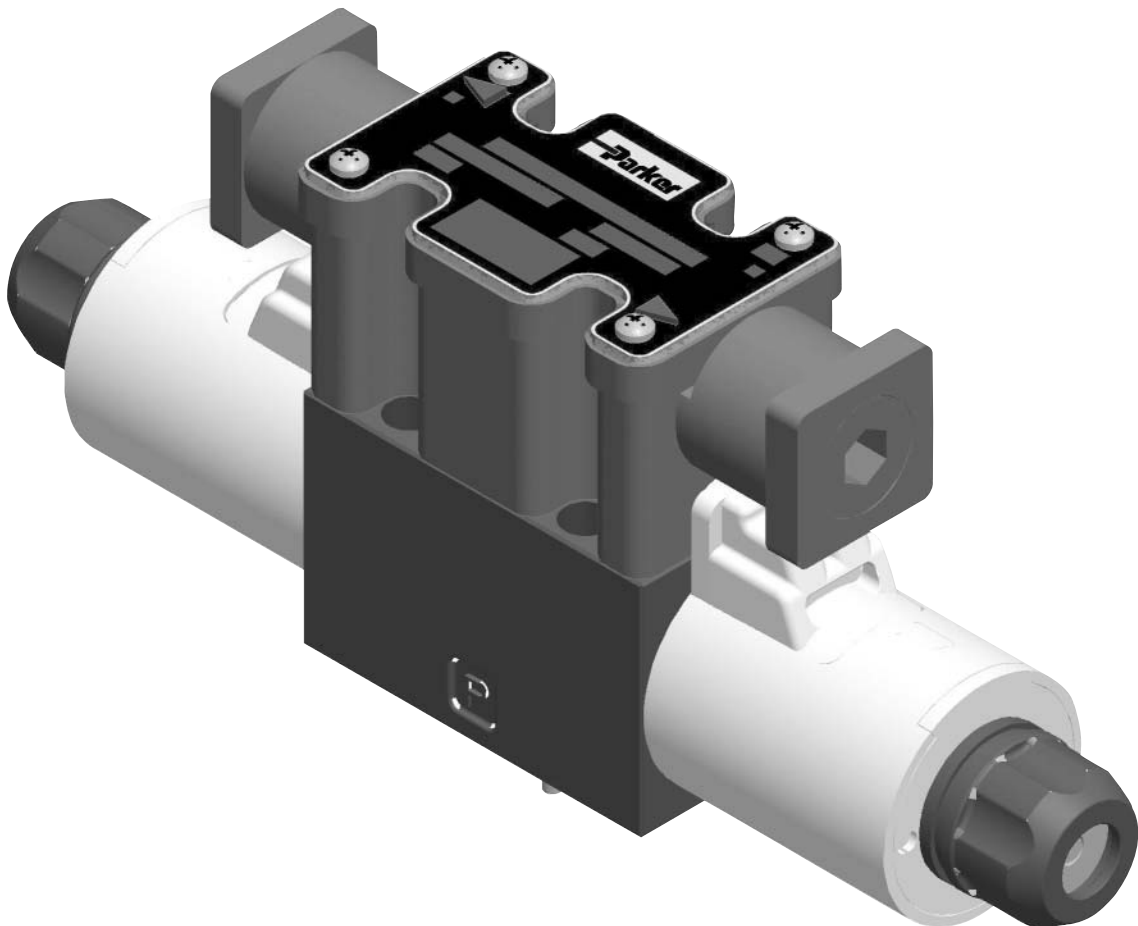

Bulletin HY14-2536-B1/US

Series D*VW Cross Reference

82 Design to 91 Design

Effective: May 1, 2007

Directional Control Valves

 **WARNING – USER RESPONSIBILITY**

FAILURE OR IMPROPER SELECTION OR IMPROPER USE OF THE PRODUCTS DESCRIBED HEREIN OR RELATED ITEMS CAN CAUSE DEATH, PERSONAL INJURY AND PROPERTY DAMAGE.